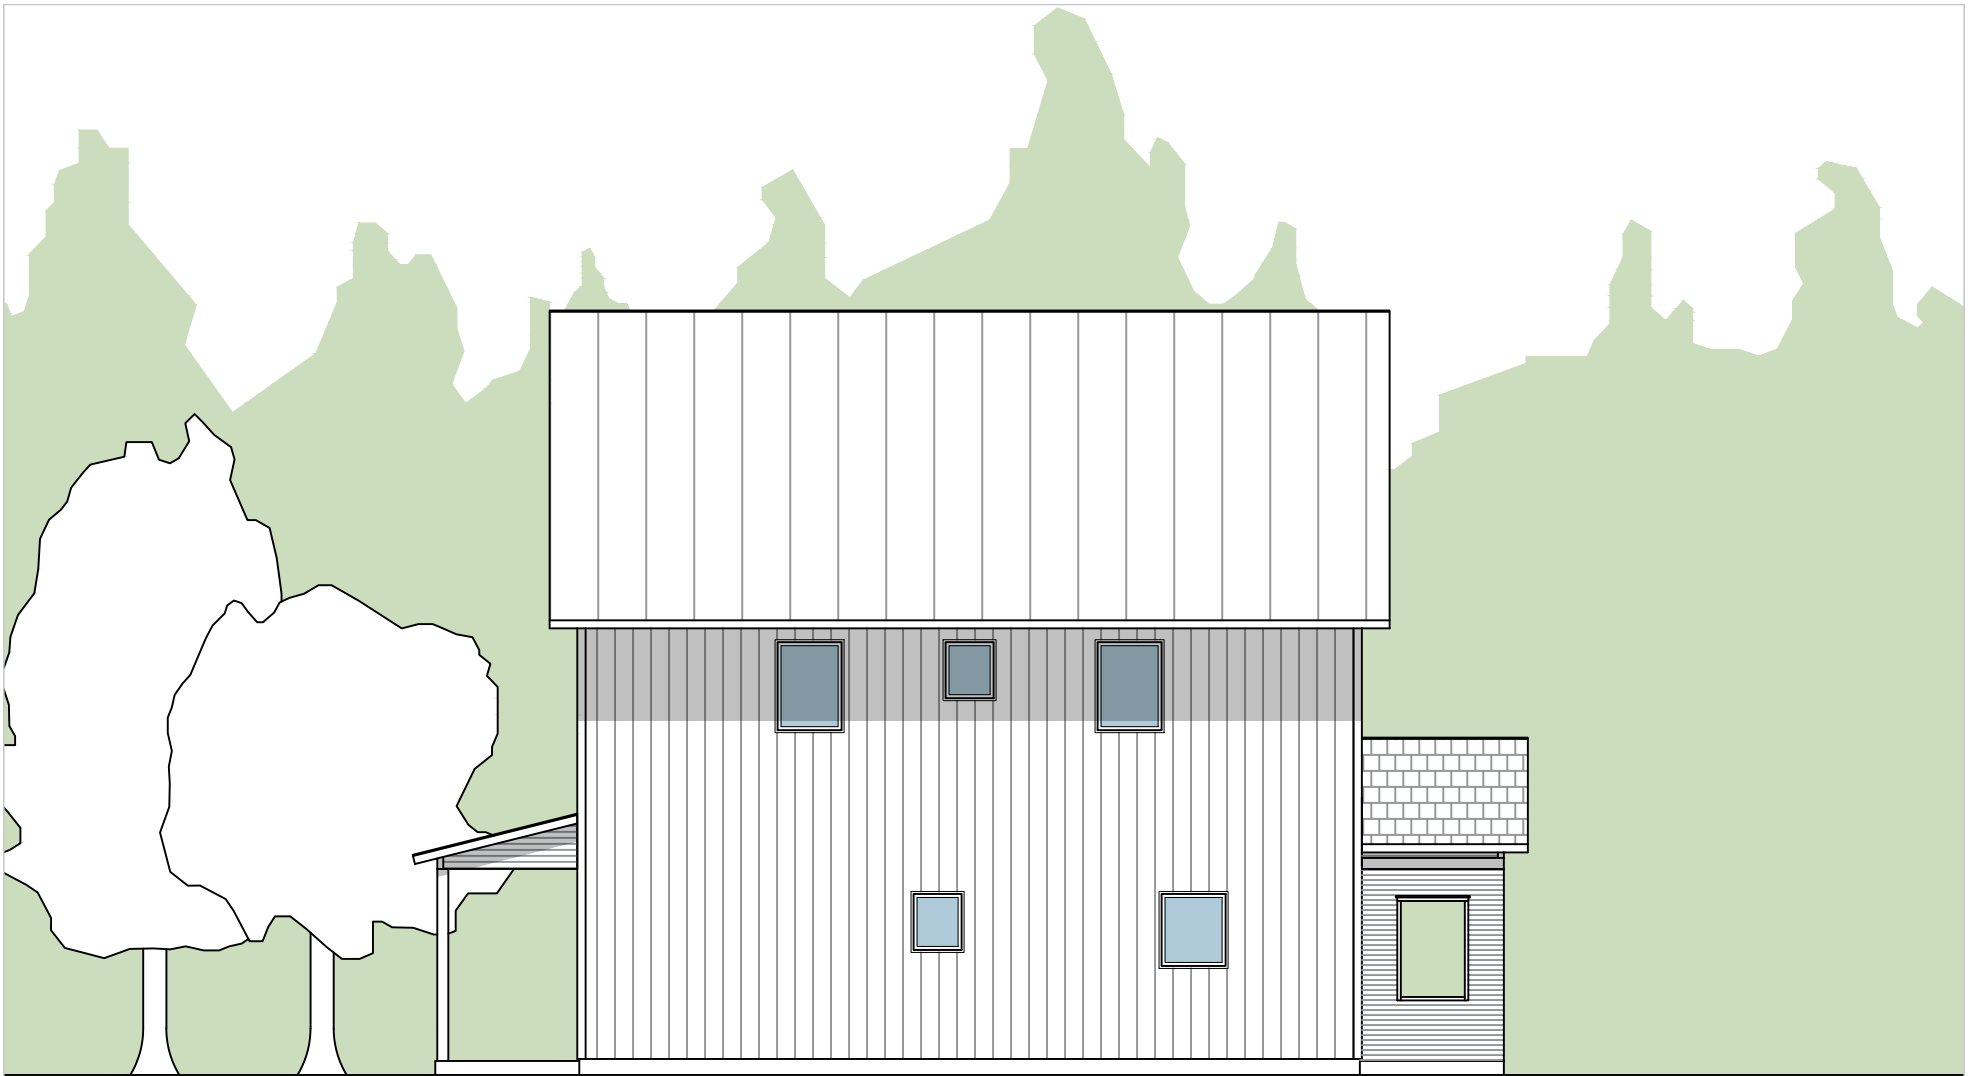

Spring House West Floor Plan

just-housing.org | info@just-housing.org
218-722-4323 | Just Housing SBC c 2022

Second Floor Plan

870 square feet

First Floor Plan

870 square feet

**JUST
HOUSING**

**JUST
HOUSING**

Spring House West

East Elevation

just-housing.org | info@just-housing.org | 218-722-4323 | Just Housing SBC c 2022

**JUST
HOUSING**

Spring House West

South Elevation

just-housing.org | info@just-housing.org | 218-722-4323 | Just Housing SBC c 2022

**JUST
HOUSING**

Spring House West

West Elevation

just-housing.org | info@just-housing.org | 218-722-4323 | Just Housing SBC c 2022

**JUST
HOUSING**

Spring House West

North Elevation

just-housing.org | info@just-housing.org | 218-722-4323 | Just Housing SBC c 2022