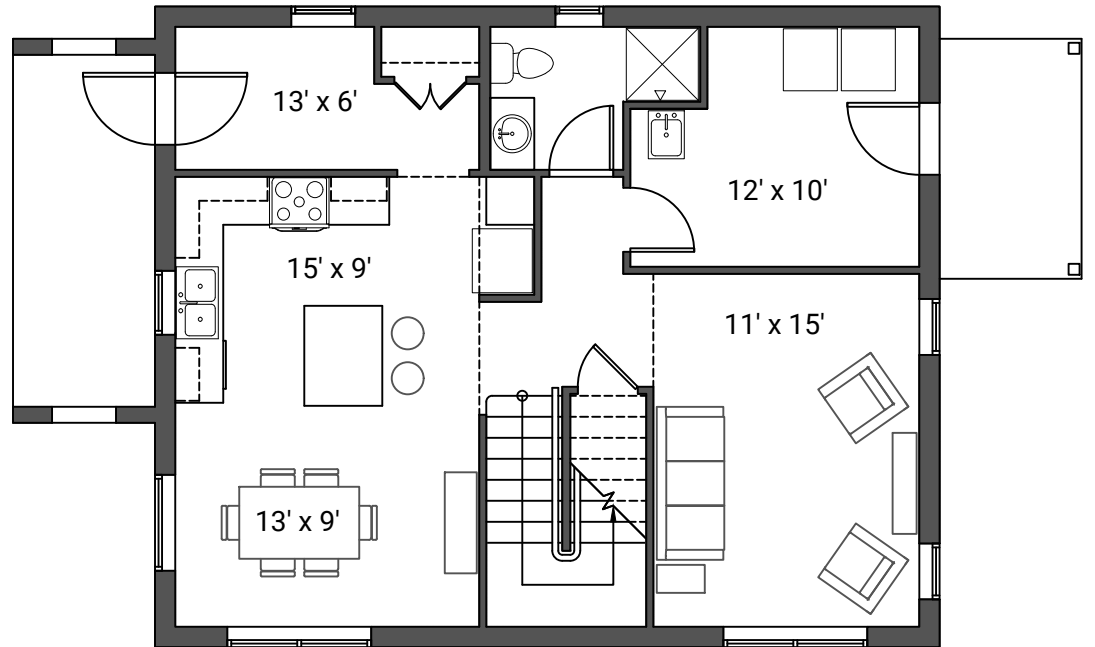

Spring House West Floor Plan

just-housing.org | info@just-housing.org
218-722-4323 | Just Housing SBC c 2022

Second Floor Plan

870 square feet

First Floor Plan

870 square feet

**JUST
HOUSING**

**JUST
HOUSING**