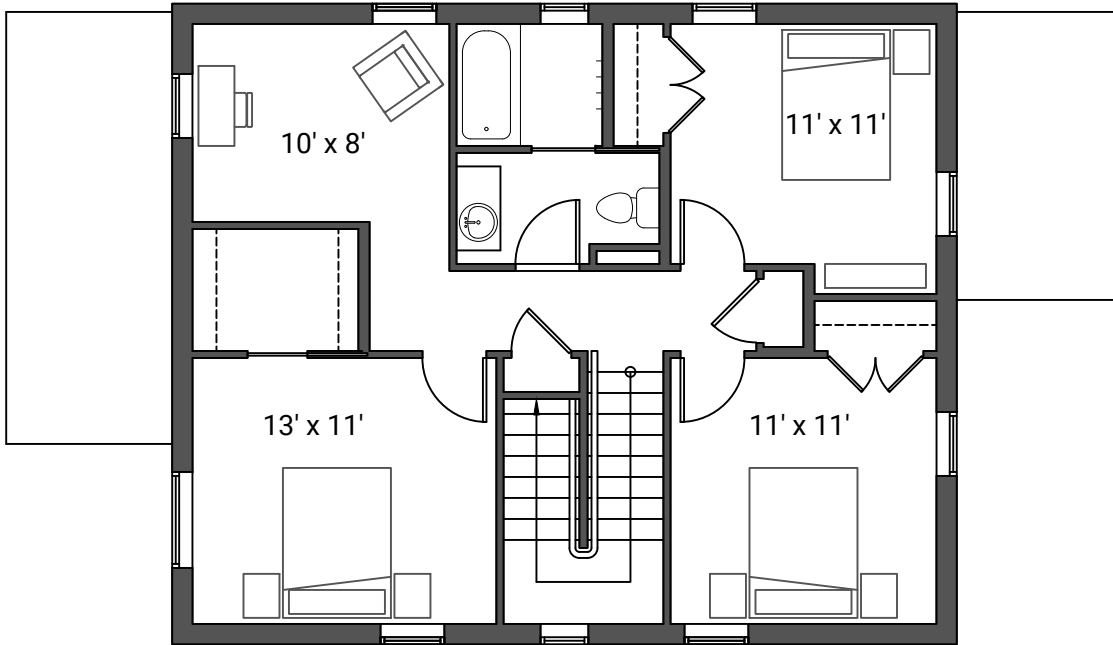

Spring House West Floor Plan

just-housing.org | info@just-housing.org
218-722-4323 | Just Housing SBC c 2022

Second Floor Plan

870 square feet

First Floor Plan

870 square feet

**JUST
HOUSING**

**JUST
HOUSING**