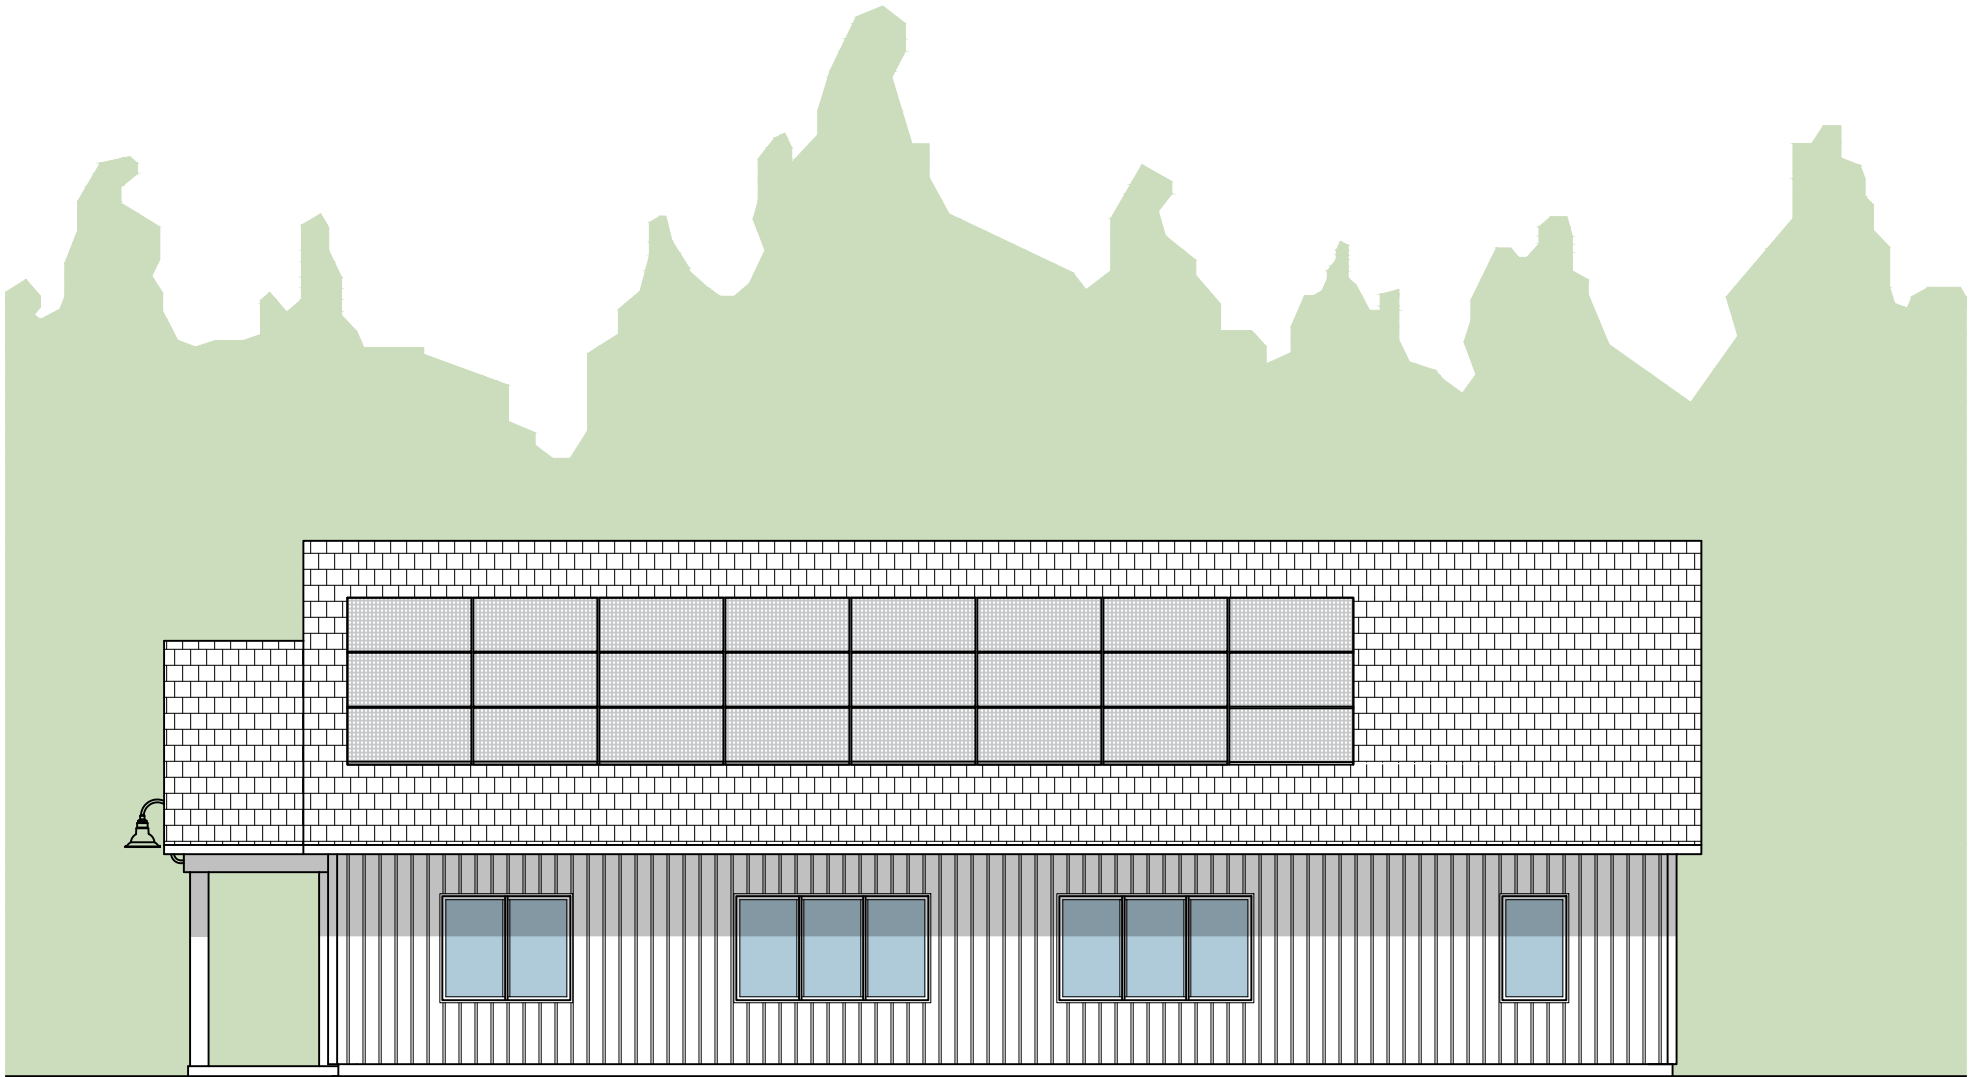

First Floor Plan

1494 square feet

**JUST
HOUSING**

Evergreen West

just-housing.org | info@just-housing.org | 218-722-4323 | Just Housing SBC c 2022

Floor Plan

**JUST
HOUSING**

Evergreen West

West Elevation

just-housing.org | info@just-housing.org | 218-722-4323 | Just Housing SBC c 2022

**JUST
HOUSING**

Evergreen West

South Elevation

just-housing.org | info@just-housing.org | 218-722-4323 | Just Housing SBC c 2022