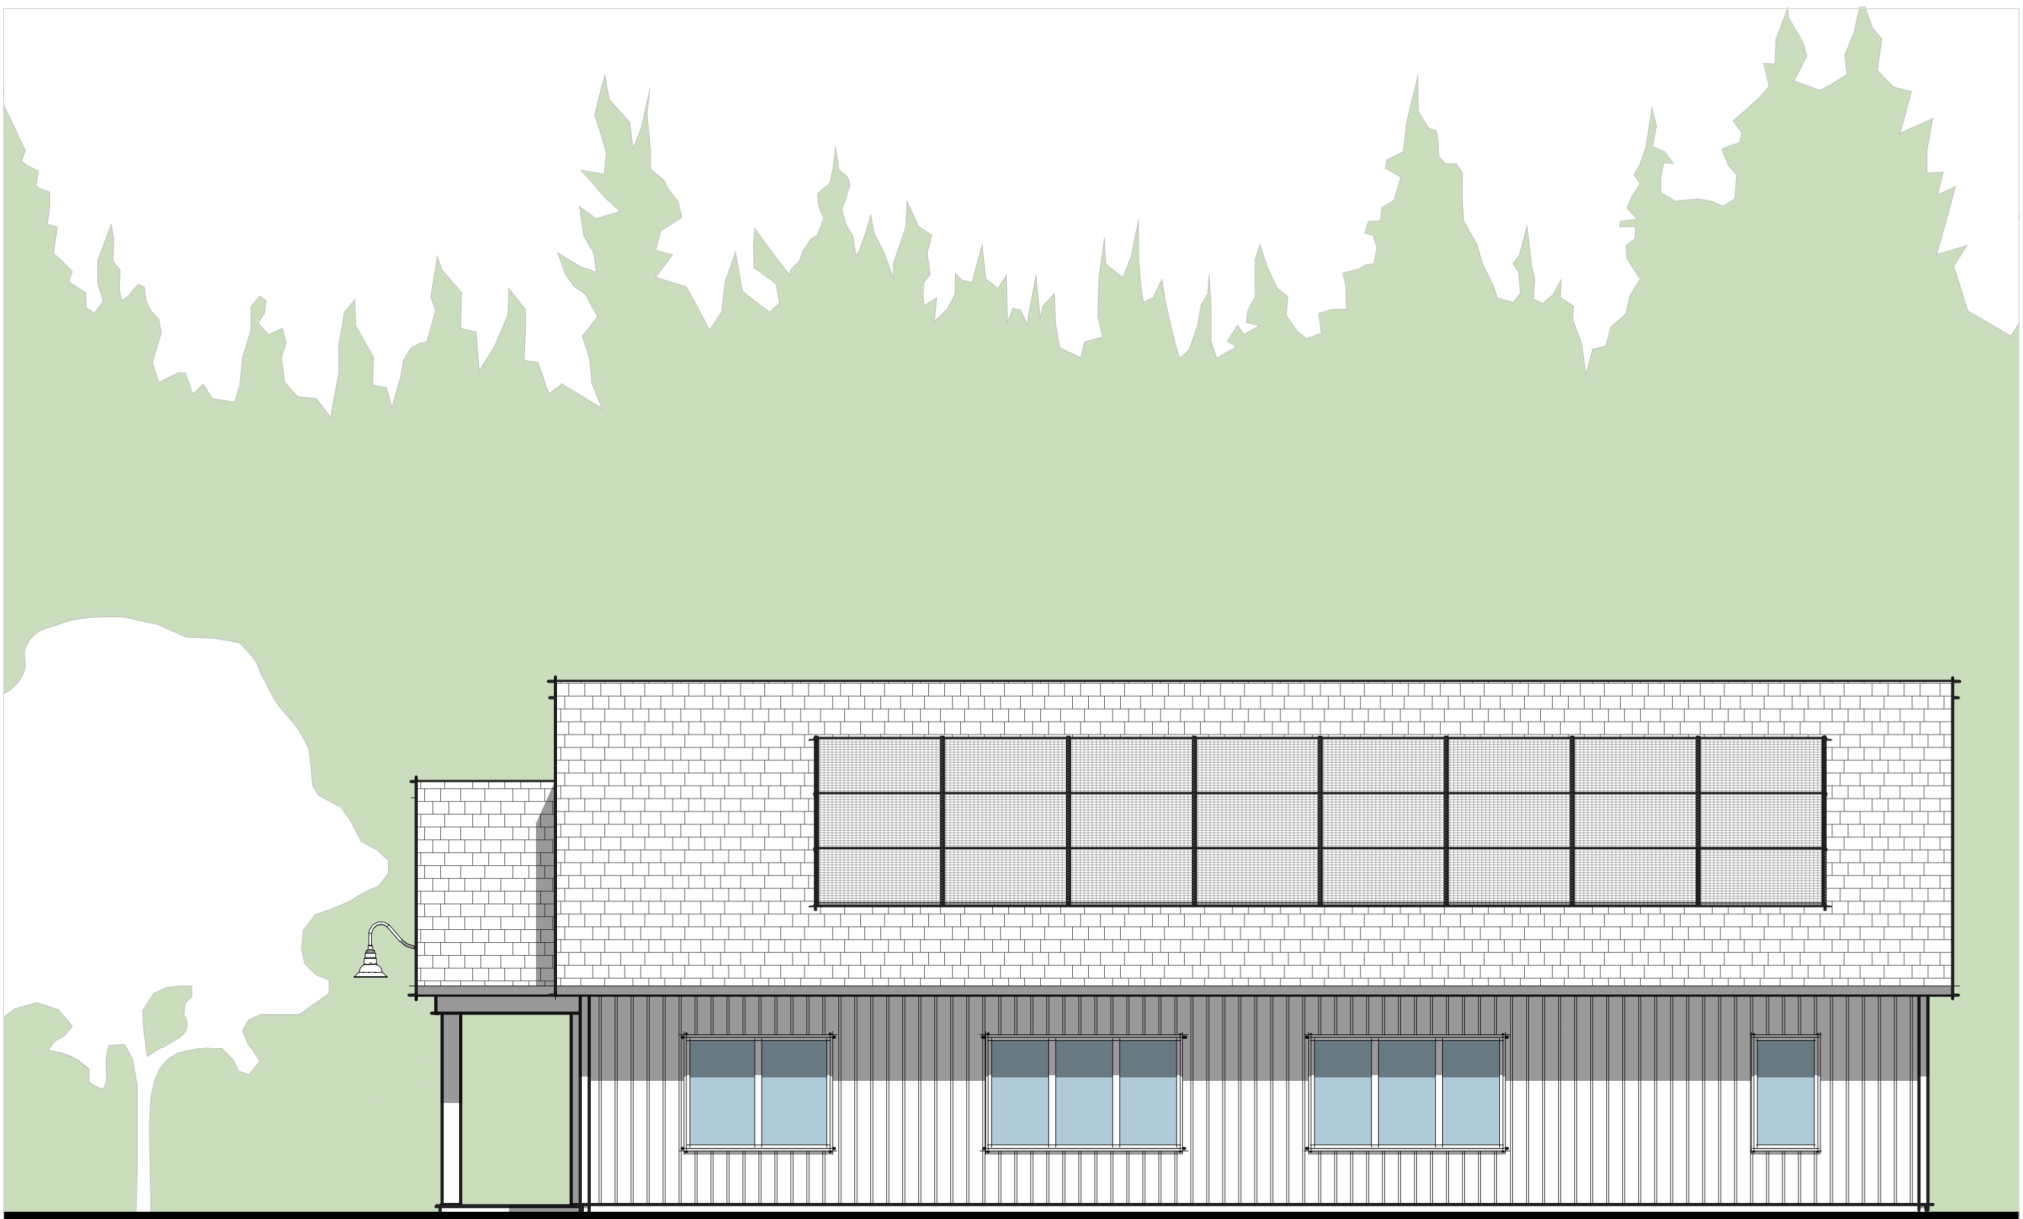

26'-8"

56'-0"

First Floor Plan
1494 square feet

**GREEN
NEW DEAL
HOMES**

Evergreen House

Floor Plan

**GREEN
NEW DEAL
HOMES**

Evergreen House

West Elevation

Green New Deal Homes SBC c2020

**GREEN
NEW DEAL
HOMES**

Evergreen House

South Elevation

Green New Deal Homes SBC c2020

**GREEN
NEW DEAL
HOMES**

Evergreen House

East Elevation

Green New Deal Homes SBC c2020

**GREEN
NEW DEAL
HOMES**

Evergreen House

North Elevation

Green New Deal Homes SBC c2020