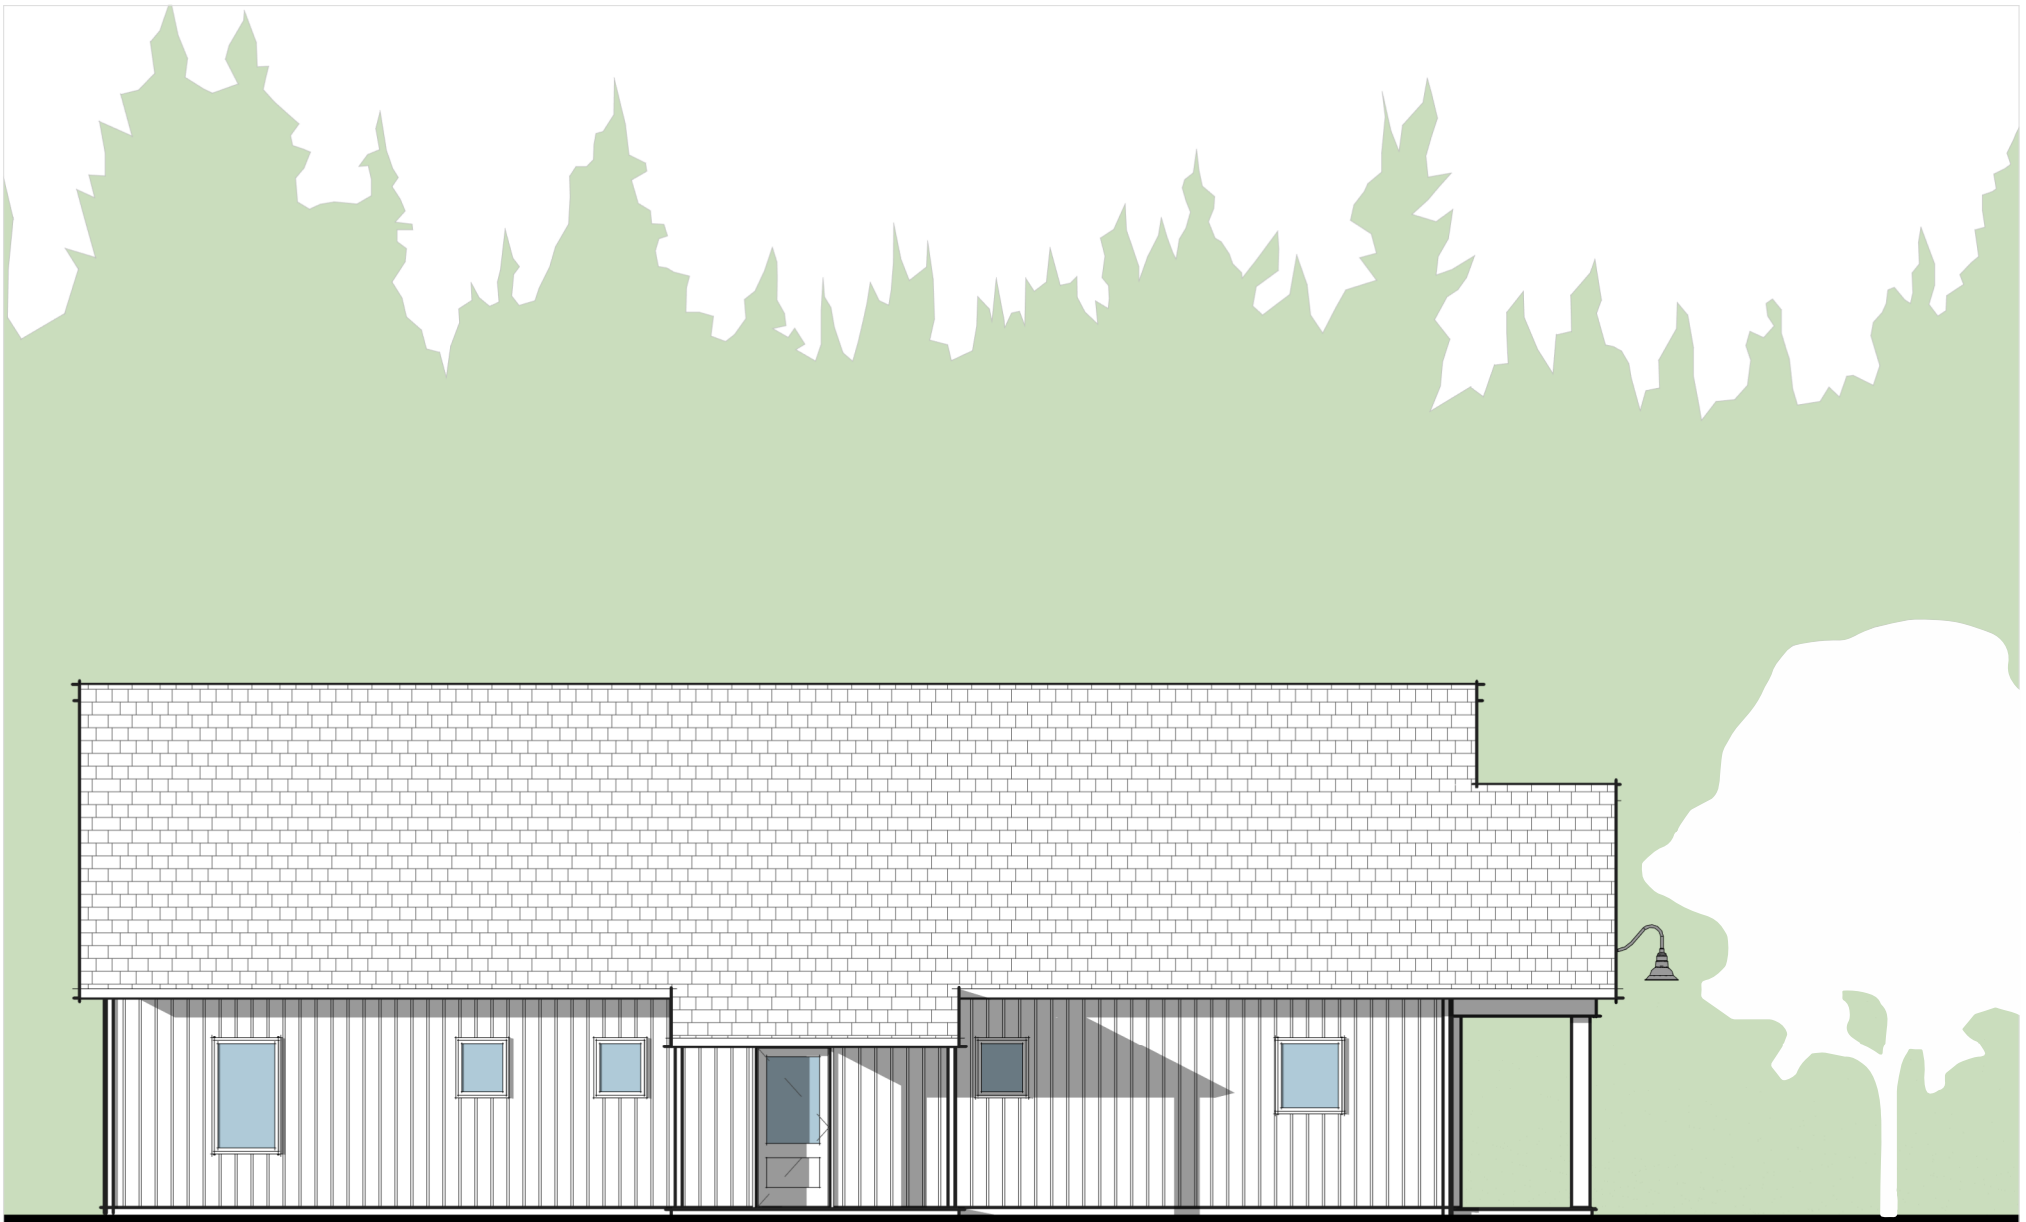

26'-8"

56'-0"

First Floor Plan
1494 square feet

**GREEN
NEW DEAL
HOMES**

Evergreen House

Floor Plan

**GREEN
NEW DEAL
HOMES**

Evergreen House

West Elevation

Green New Deal Homes SBC c2020

**GREEN
NEW DEAL
HOMES**

Evergreen House

South Elevation

Green New Deal Homes SBC c2020

**GREEN
NEW DEAL
HOMES**

Evergreen House

East Elevation

Green New Deal Homes SBC c2020

**GREEN
NEW DEAL
HOMES**

Evergreen House

North Elevation

Green New Deal Homes SBC c2020